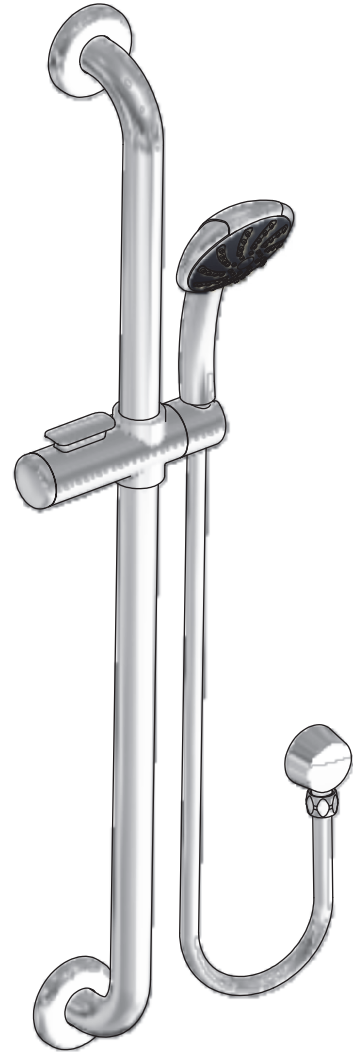

GRIP'n GLIDE HANDSHOWER SET

- Grip'n Glide Handshower holder specifically designed for use by people with limited mobility.
- 900mm AS1428.1 Compliant Grabrail – Stainless Steel Finish
- Single Function Soft Spray Hand-piece
- Wall Elbow – Chrome

Choose Left or Right side holder button

And with the following hose options -

- 1500mm Satin PVC Hose Left - HSDGGS1LCP
Right - HSDGGS1RCP
- 1000mm Satin PVC Hose Left - HSDGGS2LCP
Right - HSDGGS2RCP
- 2000mm Satin PVC Hose Left - HSDGGS4LCP
Right - HSDGGS4RCP

Handshower Holder available as Left or Right side.
Mount at Top or Bottom

AVAILABLE WELS RATING & WELS REGISTRATION:

- 3 STAR / 9.0 LPM

RAMTAPS PTY. LTD.
556 Curtin Ave. East. Eagle Farm 4009.
Ph. (07) 3633 6000. Fax (07) 3633 6050.

Title **GRIP'N GLIDE HANDSHOWER SET
WITH STAINLESS STEEL
GRABRAIL**

<i>Code:</i> HSDGGS	<i>Edition</i> 03	<i>Date of Issue:</i> 1/08/2016
----------------------------	--------------------------	--

As part of Ramtaps commitment to quality products, Ramtaps reserves the right to alter the design or specification of it's products without notice.